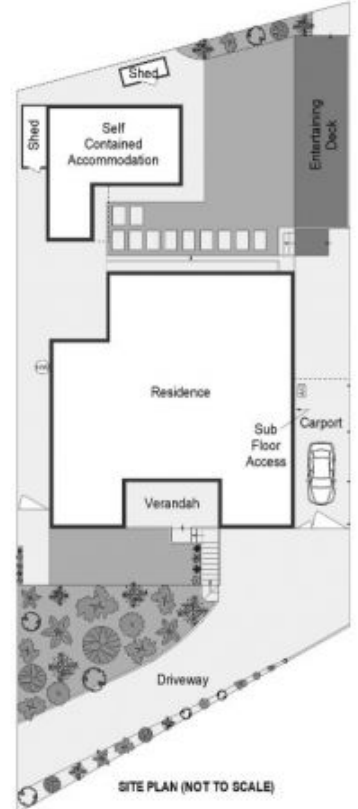

12 The Circle Jannali NSW

6 4 6

Nestled amongst the lush treetops, this meticulously renovated 6-bedroom home offers a tranquil retreat with a separate studio. Featuring a versatile floorplan with multiple living spaces, this property would be the perfect home for the largest of families seeking both space and ease of living.

View : <https://www.mattblakproperty.com.au/7720451>

HIGHLIGHTS:

- Immerse yourself in the serenity of nature with breathtaking treetop views
- Expansive living spaces flooded with natural light, timber flooring throughout
- A gourmet chef's kitchen with an island for casual dining
- Five spacious bedrooms, main with ensuite
- The separate studio, perfect for a home office or guest suite (6th bed)
- Enjoy outdoor entertaining on the elevated deck while

Jasmine Quirk
9529 3433

Hannah Coughlan
95293343

LOWER GROUND FLOOR

GROUND FLOOR

SITE PLAN (NOT TO SCALE)

Internal Area : 188 m²

Scales in metres. Indicative only. Dimensions are approximate. All information contained herein is gathered from sources we believe to be reliable. However, we cannot guarantee its accuracy and interested persons should rely on their own enquiries.