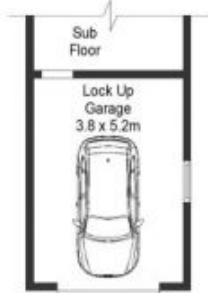

Jasmine Quirk
9529 3433

Hannah Coughlan
95293343

LOWER GROUND FLOOR

GROUND FLOOR

SITE PLAN (NOT TO SCALE)

Internal Area : 188 m²

Scales in metres. Indicative only. Dimensions are approximate. All information contained herein is gathered from sources we believe to be reliable. However, we cannot guarantee its accuracy and interested persons should rely on their own enquiries.